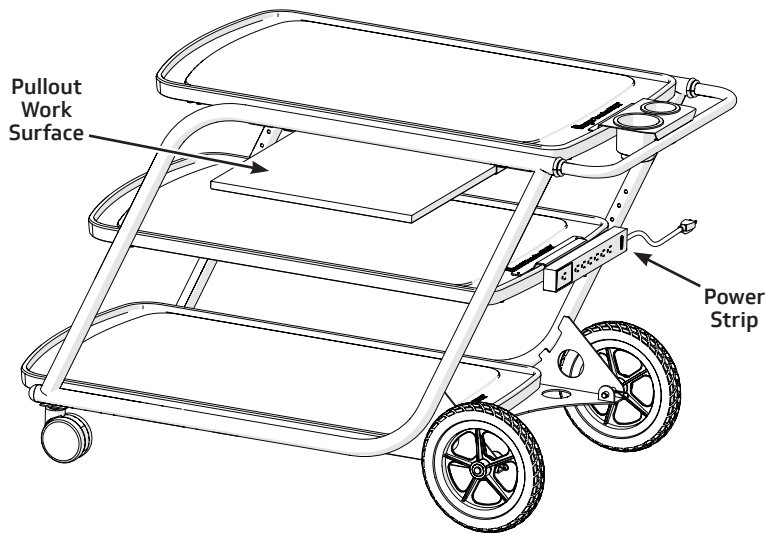

teacherTAXI® Cart

- 204A001, teacherTAXI Cart, 85 lb (39 kg)
- Frame is silver powder-coat paint finish
- Three large one piece blow molded polyethylene shelves that have an easy to clean skid resistant texture
 - 42"l x 22-3/4"w (1067 x 578 mm) overall dimensions
 - Shelf weight load capacity: 100 lb (45 kg) per shelf
 - Available in black only
- Ideal for transporting instrument cases, keyboards, etc
- Top transport storage rim keeps instrument cases, keyboards, etc. from falling off
- Ergonomically designed
 - Top work surface at ergonomic height
 - Handle position and design avoids stress
- Fits through standard doorways, hallways and elevators
- 1-1/2" (38 mm) diameter curved steel tubular frame provide strength and attractive design
- Built-in pencil and marker tray on all shelves
- Center shelf adjusts in seven positions and can be removed
- Includes cup holders (set of two): one large and one small (large 3-1/2" ID; small 2-3/4" ID)
- Water resistant
- Ten-year warranty
- Shipped assembled

Accessories

- Lockable storage drawer for laptop computers, purses, etc:
 - Inside dimension: 24-1/2"l x 11"w x 6-3/4"d (622 x 280 x 171 mm)
 - Overall dimension: 26"l x 13"w x 7"d (660 x 330 x 178 mm)
- Stackable storage bins available in clear color:
 - Small; 15" l x 6"w x 6"h (381 x 152 x 152 mm)
 - Medium; 15"l x 12"w x 6"h (381 x 305 x 152 mm)
 - Medium divided; 15" l x 12"w x 6"h (381 x 305 x 152 mm)
- Pullout work surface for teaching or laptop use: surface dimension 12"d x 19-1/2"w (305 x 495 mm)
- 15A/6 outlet, UL Approved power strip with a 10' (3048 mm) cord