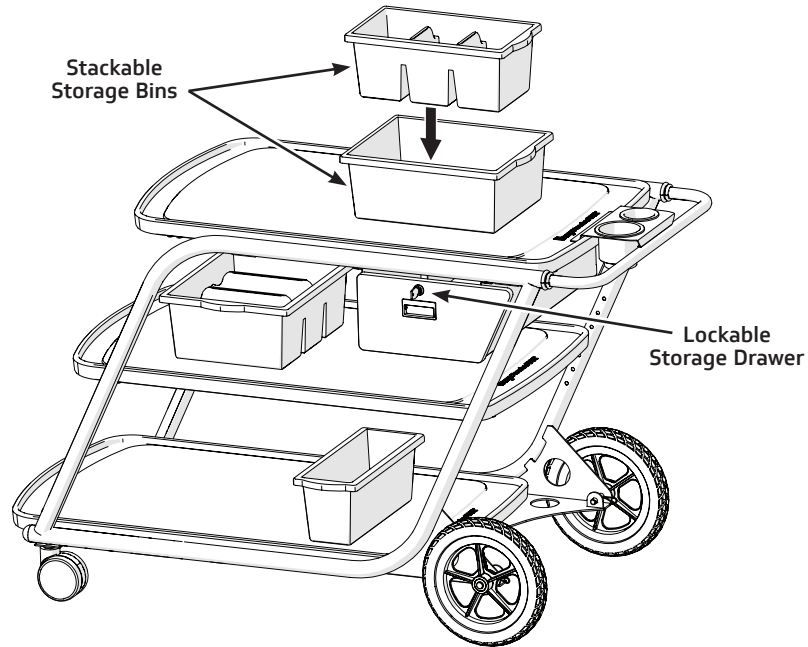

teacherTAXI® Cart

- 204A001, teacherTAXI Cart, 85 lb (39 kg)
- Frame is silver powder-coat paint finish
- Three large one piece blow molded polyethylene shelves that have an easy to clean skid resistant texture
 - 42"l x 22-3/4"w (1067 x 578 mm) overall dimensions
 - Shelf weight load capacity: 100 lb (45 kg) per shelf
 - Available in black only
- Ideal for transporting instrument cases, keyboards, etc
- Top transport storage rim keeps instrument cases, keyboards, etc. from falling off
- Ergonomically designed
 - Top work surface at ergonomic height
 - Handle position and design avoids stress
- Fits through standard doorways, hallways and elevators
- 1-1/2" (38 mm) diameter curved steel tubular frame provide strength and attractive design
- Built-in pencil and marker tray on all shelves
- Center shelf adjusts in seven positions and can be removed
- Includes cup holders (set of two): one large and one small (large 3-1/2" ID; small 2-3/4" ID)
- Water resistant
- Ten-year warranty
- Shipped assembled

Accessories

- Lockable storage drawer for laptop computers, purses, etc:
 - Inside dimension: 24-1/2"l x 11"w x 6-3/4"d (622 x 280 x 171 mm)
 - Overall dimension: 26"l x 13"w x 7"d (660 x 330 x 178 mm)
- Stackable storage bins available in clear color:
 - Small; 15" l x 6"w x 6"h (381 x 152 x 152 mm)
 - Medium; 15"l x 12"w x 6"h (381 x 305 x 152 mm)
 - Medium divided; 15" l x 12"w x 6"h (381 x 305 x 152 mm)
- Pullout work surface for teaching or laptop use: surface dimension 12"d x 19-1/2"w (305 x 495 mm)
- 15A/6 outlet, UL Approved power strip with a 10' (3048 mm) cord