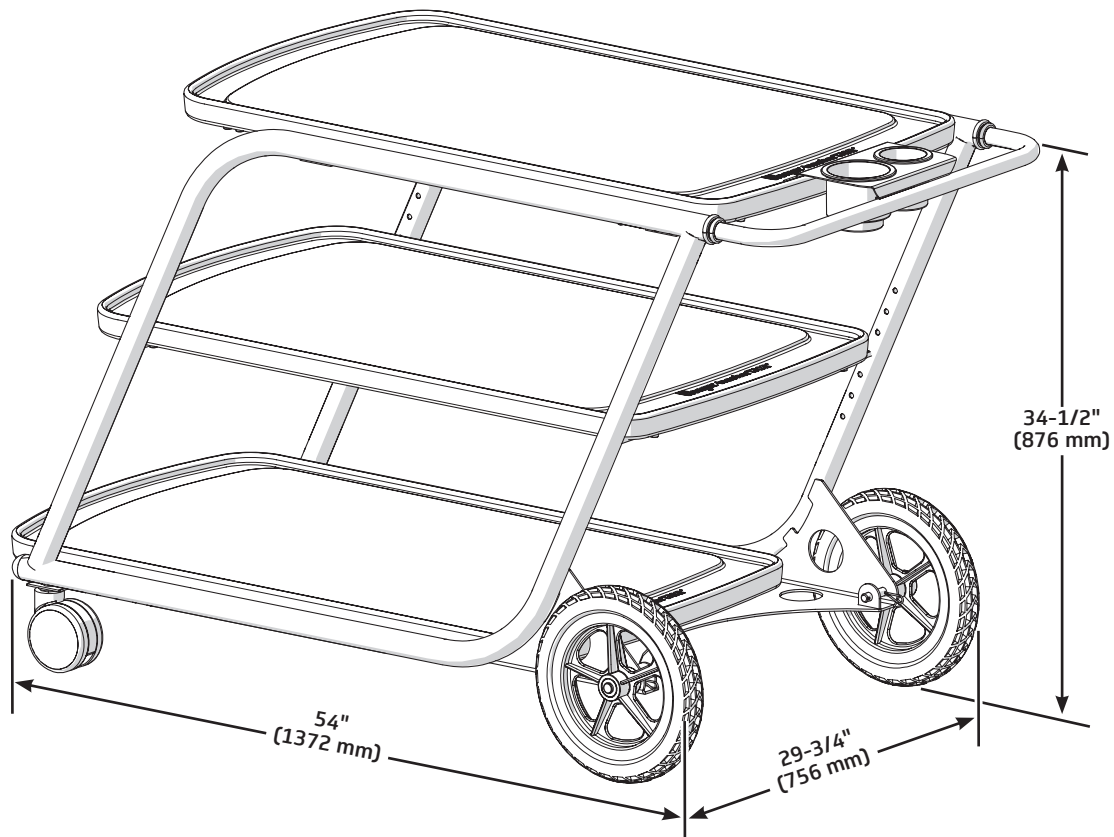

teacherTAXI® Cart

- 204A001, teacherTAXI Cart, 85 lb (39 kg)
- Frame is silver powder-coat paint finish
- Three large one piece blow molded polyethylene shelves that have an easy to clean skid resistant texture
 - 42"l x 22-3/4"w (1067 x 578 mm) overall dimensions
 - Shelf weight load capacity: 100 lb (45 kg) per shelf
 - Available in black only
- Ideal for transporting instrument cases, keyboards, etc
- Top transport storage rim keeps instrument cases, keyboards, etc. from falling off
- Ergonomically designed
 - Top work surface at ergonomic height
 - Handle position and design avoids stress
- Fits through standard doorways, hallways and elevators
- 1-1/2" (38 mm) diameter curved steel tubular frame provide strength and attractive design
- Built-in pencil and marker tray on all shelves
- Center shelf adjusts in seven positions and can be removed
- Includes cup holders (set of two): one large and one small (large 3-1/2" ID; small 2-3/4" ID)
- Water resistant
- Ten-year warranty
- Shipped assembled

Accessories

- Lockable storage drawer for laptop computers, purses, etc:
 - Inside dimension: 24-1/2"l x 11"w x 6-3/4"d (622 x 280 x 171 mm)
 - Overall dimension: 26"l x 13"w x 7"d (660 x 330 x 178 mm)
- Stackable storage bins available in clear color:
 - Small; 15" l x 6"w x 6"h (381 x 152 x 152 mm)
 - Medium; 15"l x 12"w x 6"h (381 x 305 x 152 mm)
 - Medium divided; 15" l x 12"w x 6"h (381 x 305 x 152 mm)
- Pullout work surface for teaching or laptop use: surface dimension 12"d x 19-1/2"w (305 x 495 mm)
- 15A/6 outlet, UL Approved power strip with a 10' (3048 mm) cord